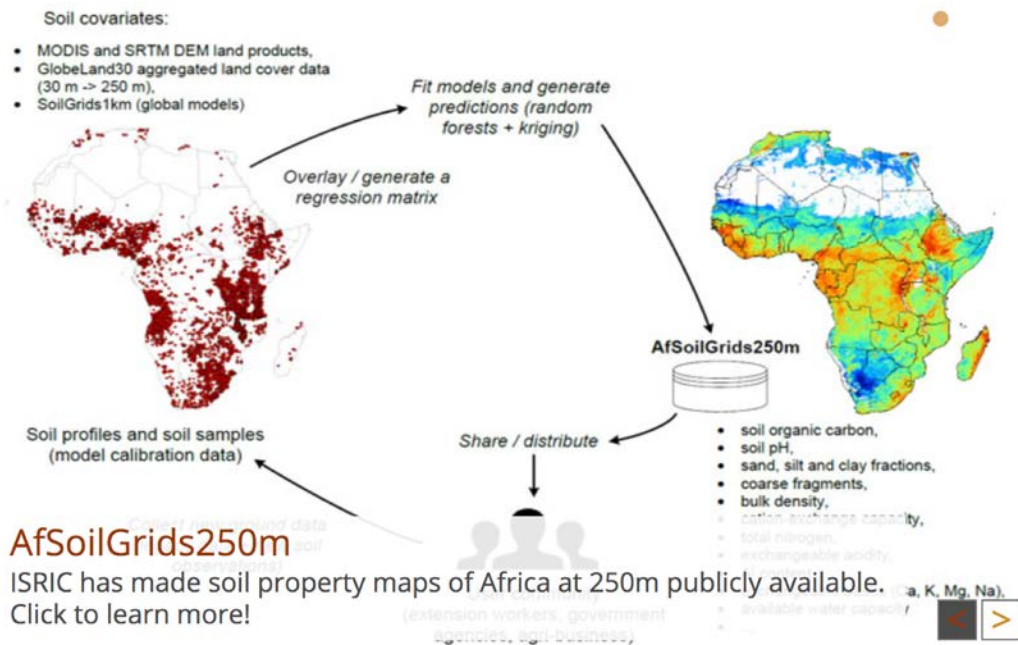

Precision Hand-Planting Tools

Precision Farming Tools for Smallholder Systems

Apply high N dose

Apply baseline N dose

Apply little or no N

Sensor-Based NDVI Chart

Remote Sensing and In-Season Imagery

RGB Image

Thermogram

5 dai

7 dai

Mobile Devices – Agricultural Apps

Soil Grid-Based Decision Support Tools

The Nutrient Expert[®] Decision Support Tool

Nutrient Expert is a computer/mobile device-based decision support tool for crop advisers.

Nutrient Expert aims to supply a crop's nutrient requirements tailored to a specific field or growing environment.

accounts for **indigenous nutrient sources** and **farmer resource availability**

recommends fertilizer at **optimal rates** and at **critical growth stages**