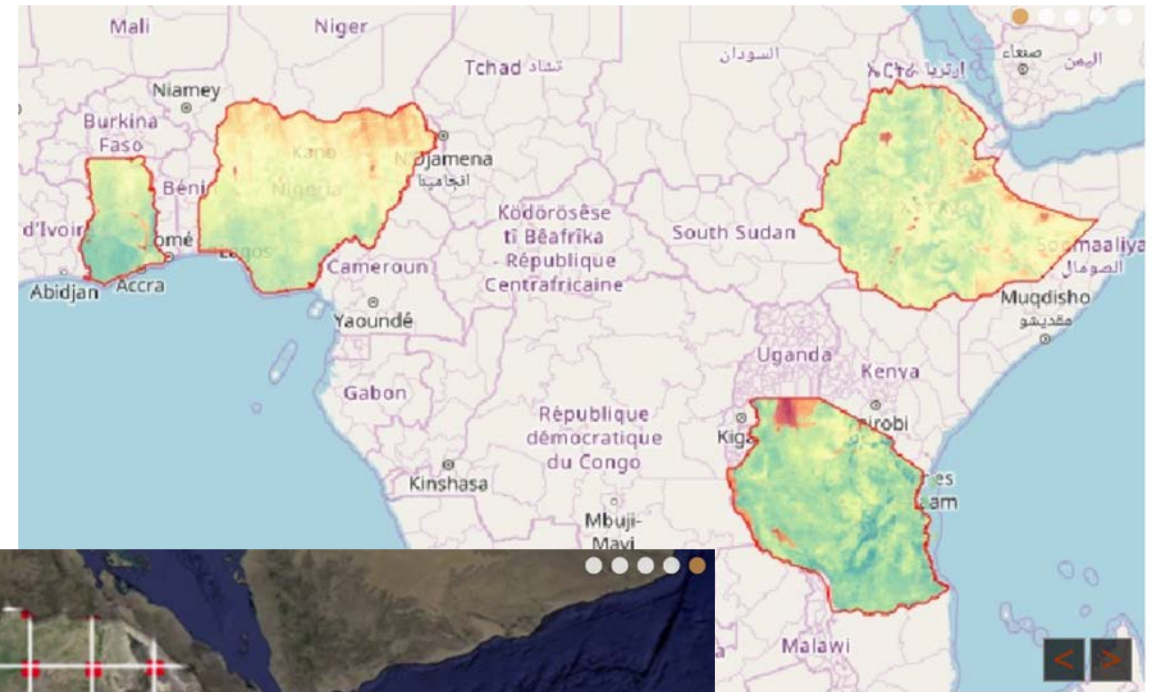

Thermogram

5 dai

7 dai

Mobile Devices – Agricultural Apps

Soil Grid-Based Decision Support Tools

The Nutrient Expert[®] Decision Support Tool

Nutrient Expert is a computer/mobile device-based decision support tool for crop advisers.