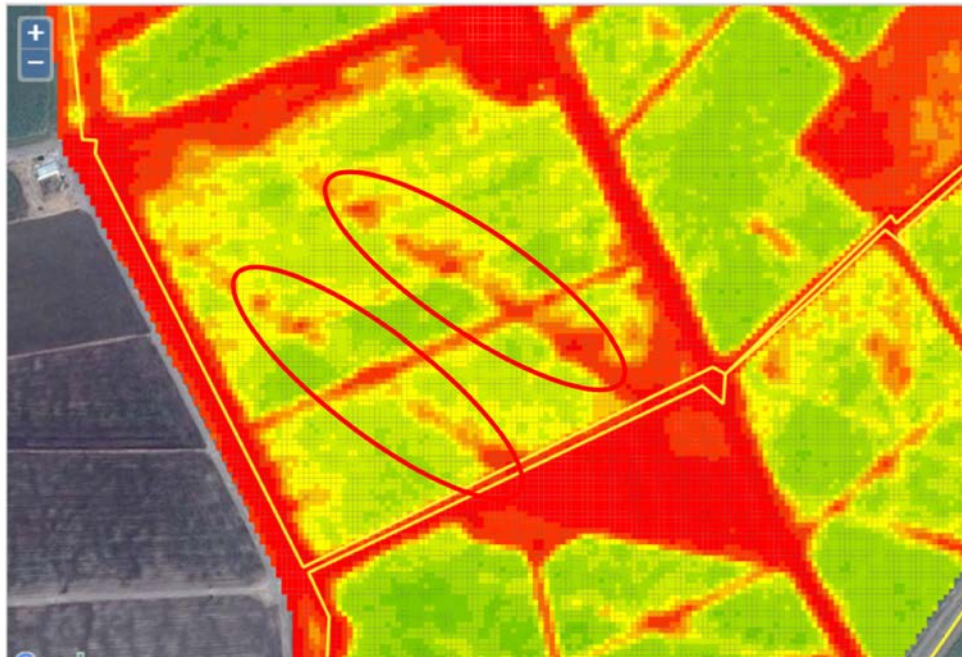

Management Zones in a 216-ha Oil Palm Field

Zones based on:

- Yield history
- Soil fertility
- Terrain
- Infrastructure (roads)

If single seeds would be planted 14 to 17-cm apart, production levels could easily increase 25%.

Precision Hand-Planting Tools

Precision Farming Tools for Smallholder Systems

Apply high N dose

Apply baseline N dose

Apply little or no N

Sensor-Based NDVI Chart

Remote Sensing and In-Season Imagery

RGB Image

Thermogram

5 dai

7 dai

Mobile Devices – Agricultural Apps

Soil Grid-Based Decision Support Tools

The Nutrient Expert[®] Decision Support Tool

Nutrient Expert is a computer/mobile device-based decision support tool for crop advisers.