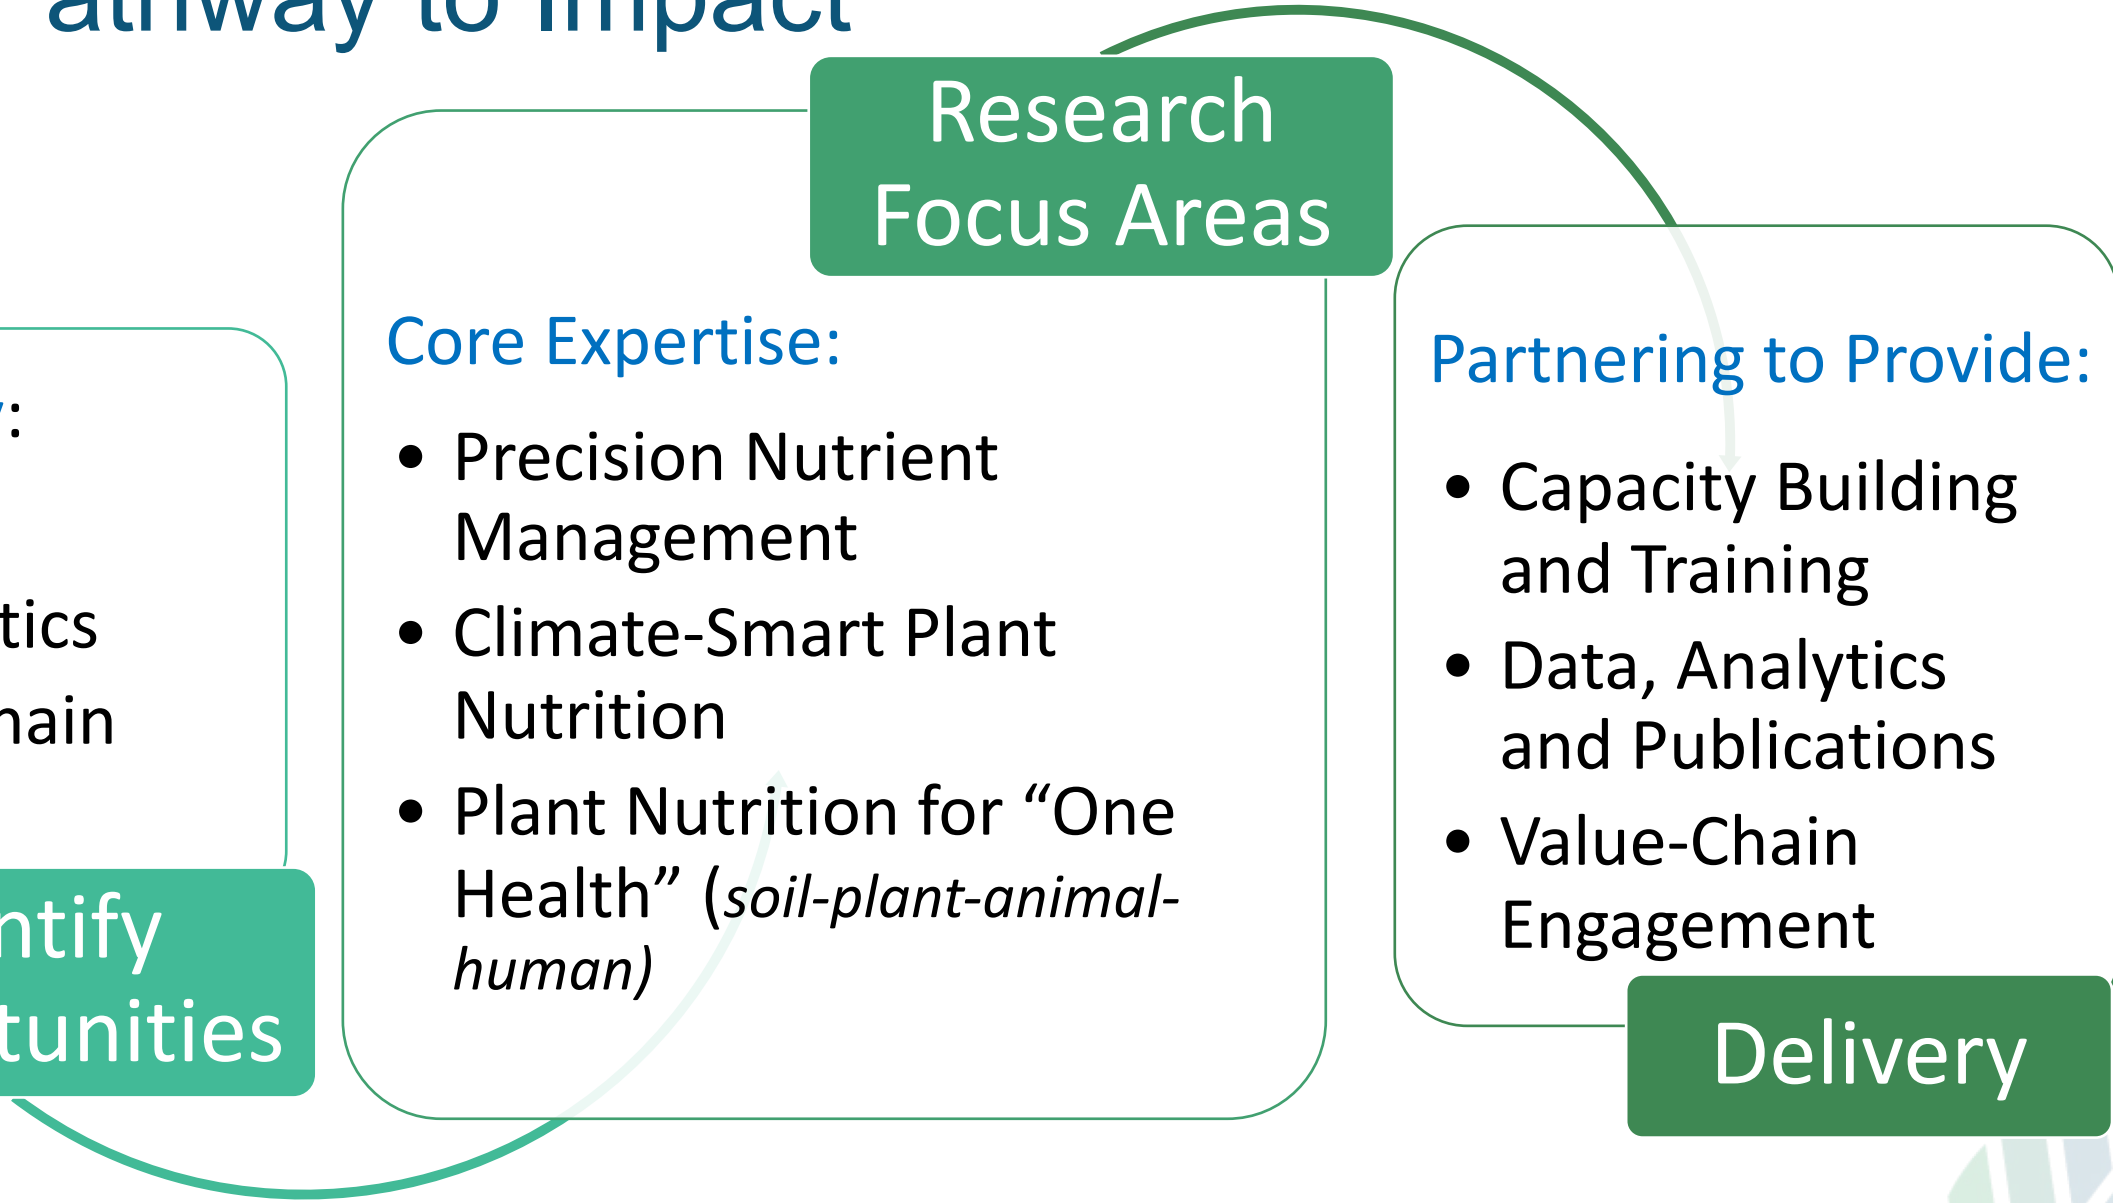

- Capacity Building and Training
- Data, Analytics and Publications
- Value-Chain Engagement

Delivery

Defining Precision Agriculture

Precision agriculture is a management strategy that gathers, processes, and analyzes temporal, spatial, and individual data

Defining Precision Agriculture

Precision agriculture is a management strategy that gathers, processes, and analyzes temporal, spatial, and individual data **and combines it with other information to support management decisions according to estimated variability**

Defining Precision Agriculture

Precision agriculture is a management strategy that gathers, processes, and analyzes temporal, spatial, and individual data and combines it with other information to support management decisions according to estimated variability **for improved resource use efficiency, productivity, quality, profitability, and sustainability of agricultural production.**

- develop an optimal planting density for your location
- evaluate current nutrient management practices
- determine a meaningful yield goal based on attainable yield
- estimate fertilizer NPK rates required for the selected yield goal
- translate fertilizer NPK rates into fertilizer sources
- develop an application strategy for fertilizers (right source, right rate, right time, right place), and
- compare the expected or actual benefit of current and improved practices.