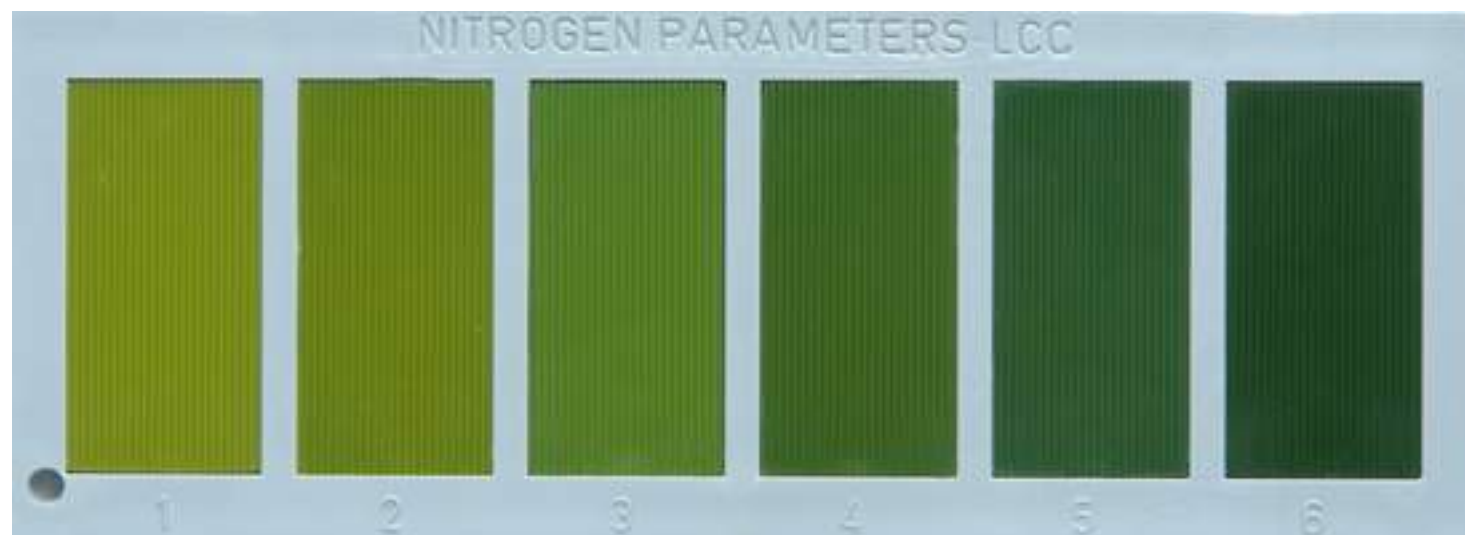

Precision Hand-Planting Tools

Precision Farming Tools for Smallholder Systems

Apply high N dose

Apply baseline N dose

Apply little or no N

Sensor-Based NDVI Chart

Remote Sensing and In-Season Imagery

RGB Image