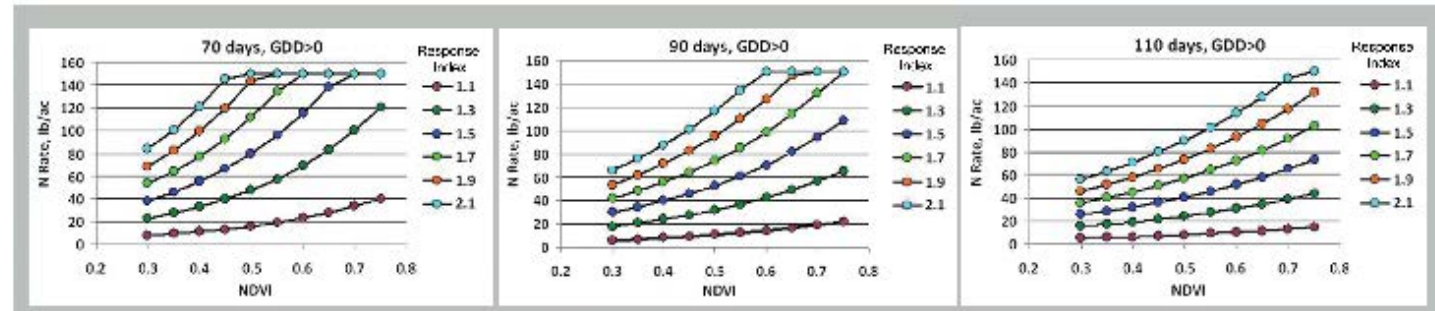

Precision Hand-Planting Tools

Precision Farming Tools for Smallholder Systems

Apply high N dose

Apply baseline N dose

Apply little or no N

Sensor-Based NDVI Chart

Remote Sensing and In-Season Imagery

RGB Image