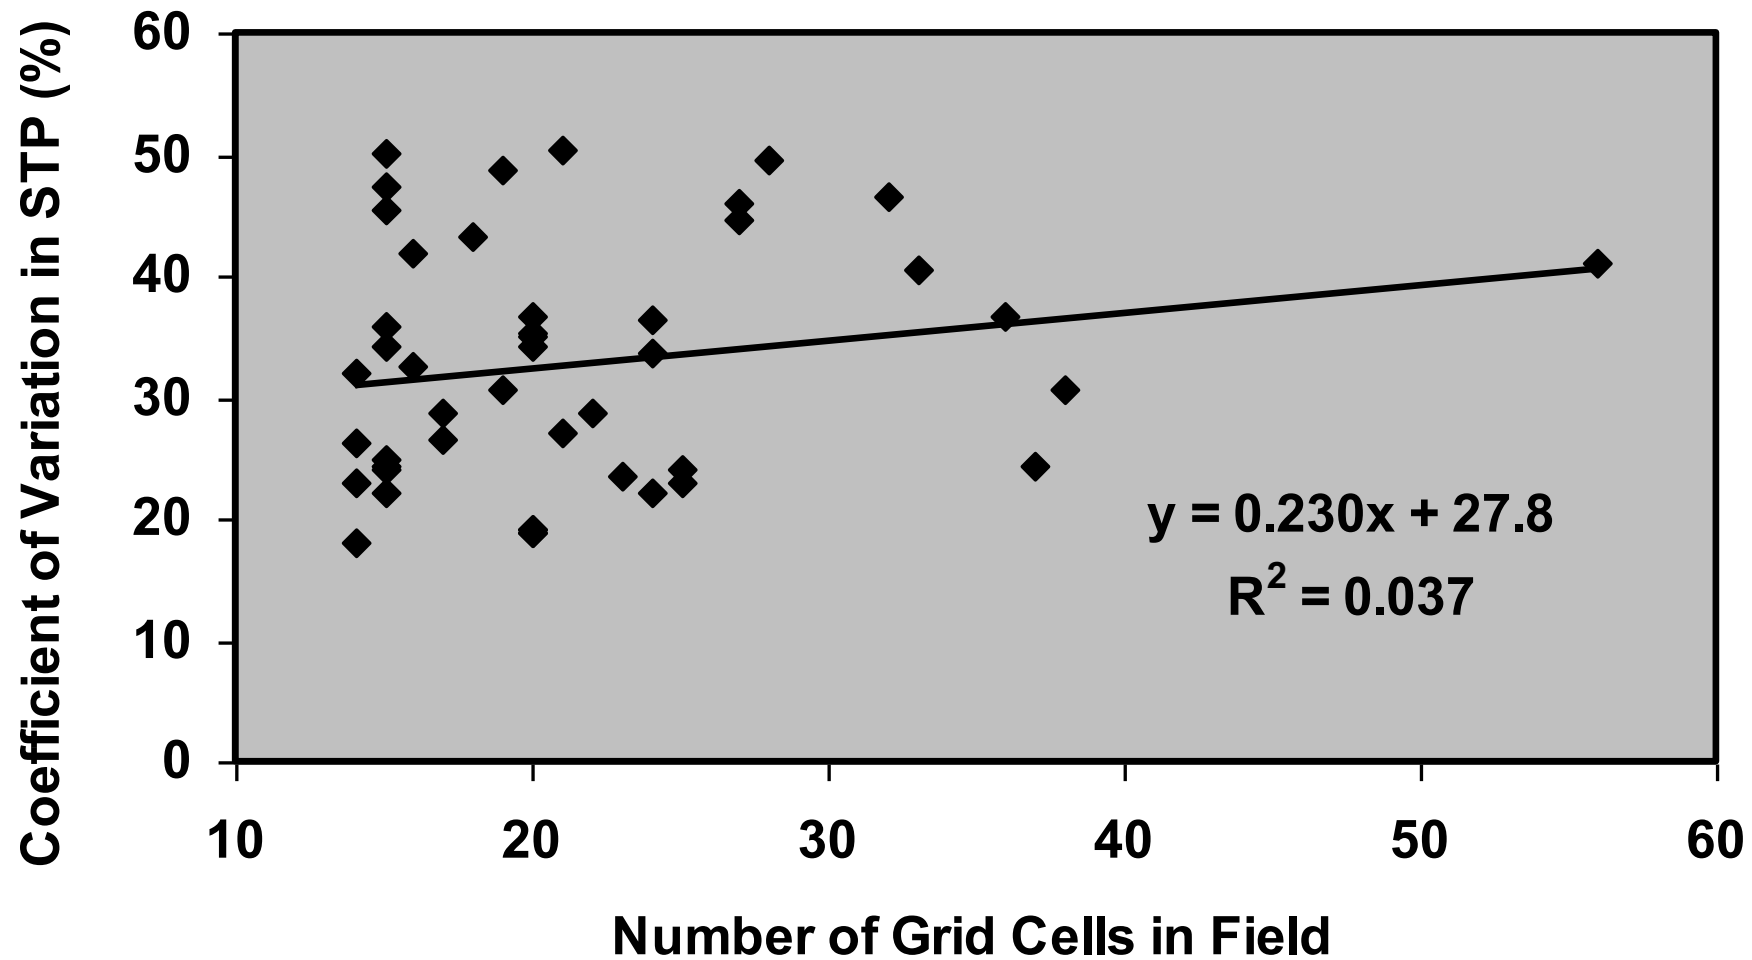

Scale of Spatial Variability