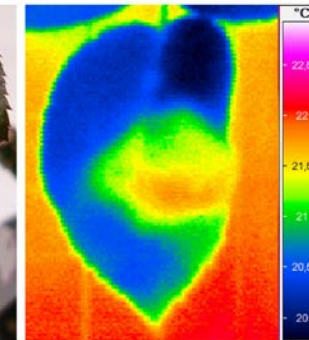

Precision Hand-Planting Tools

Precision Farming Tools for Smallholder Systems

Apply high N dose

Apply baseline N dose

Apply little or no N

Sensor-Based NDVI Chart

Remote Sensing and In-Season Imagery

RGB Image

Thermogram

5 dai

7 dai

Mobile Devices – Agricultural Apps

Soil Grid-Based Decision Support Tools

The Nutrient Expert[®] Decision Support Tool

Nutrient Expert is a computer/mobile device-based decision support tool for crop advisers.