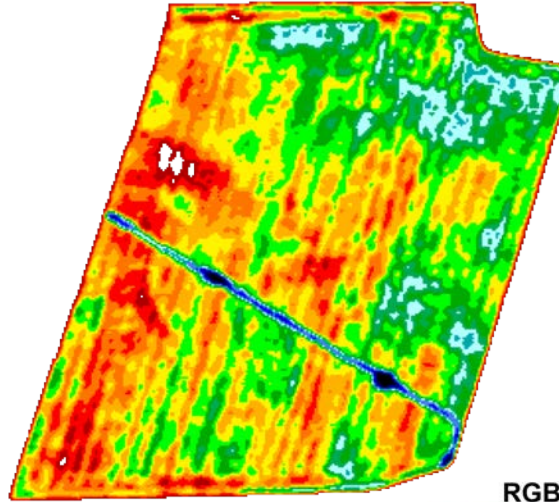

Management Zones in a 216-ha Oil Palm Field

Zones based on:

- Yield history
- Soil fertility
- Terrain
- Infrastructure (roads)

If single seeds would be planted 14 to 17-cm apart, production levels could easily increase 25%.

Precision Hand-Planting Tools

Precision Farming Tools for Smallholder Systems

Apply high N dose

Apply baseline N dose

Apply little or no N

Sensor-Based NDVI Chart

Remote Sensing and In-Season Imagery

RGB Image