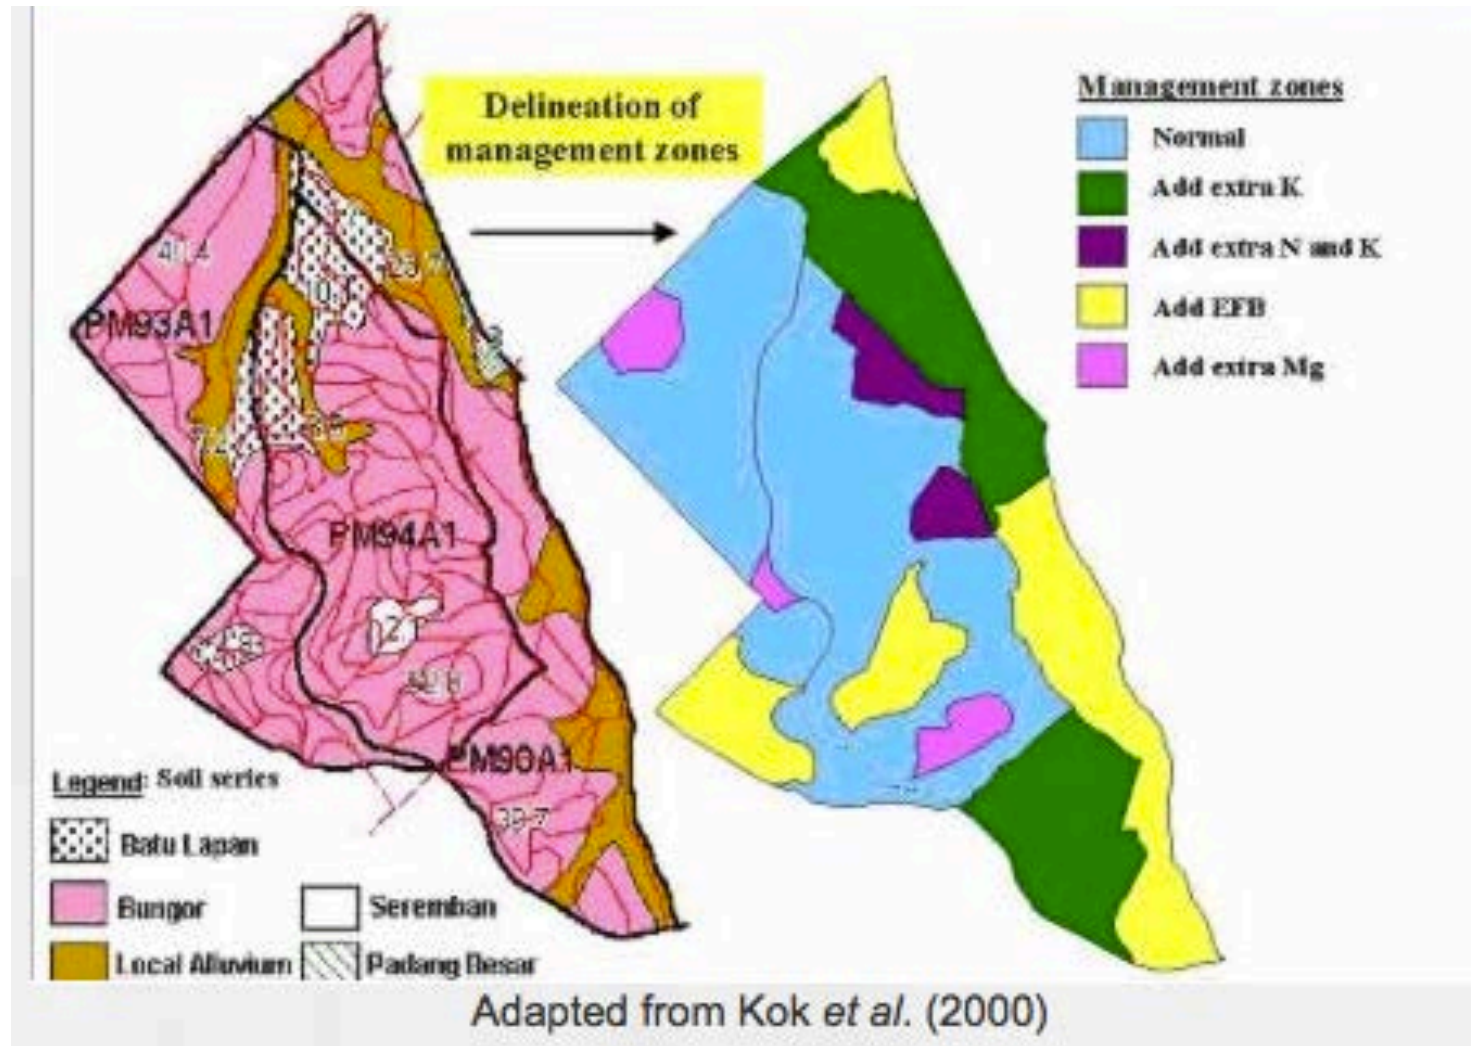

Spatial Variability in Smallholder Farms

0.94 ha field in Togoville, Togo

Management Zones...

3. Farmer's experience

- Previous management
- Familiarity with field
- Intuition
- Observations
- History of land use
- Tillage
- Pests and weeds

Management Zones in a 216-ha Oil Palm Field

Zones based on:

- Yield history
- Soil fertility
- Terrain
- Infrastructure (roads)

If single seeds would be planted 14 to 17-cm apart, production levels could easily increase 25%.