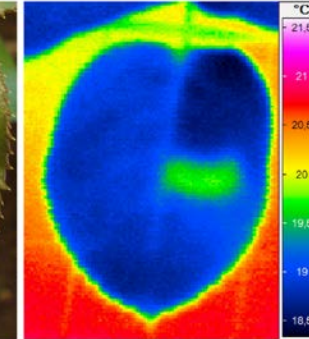

Precision Hand-Planting Tools

Precision Farming Tools for Smallholder Systems

Apply high N dose

Apply baseline N dose

Apply little or no N

Sensor-Based NDVI Chart

Remote Sensing and In-Season Imagery

RGB Image

Thermogram

5 dai

7 dai

Mobile Devices – Agricultural Apps

Soil Grid-Based Decision Support Tools

The Nutrient Expert[®] Decision Support Tool

Nutrient Expert is a computer/mobile device-based decision support tool for crop advisers.