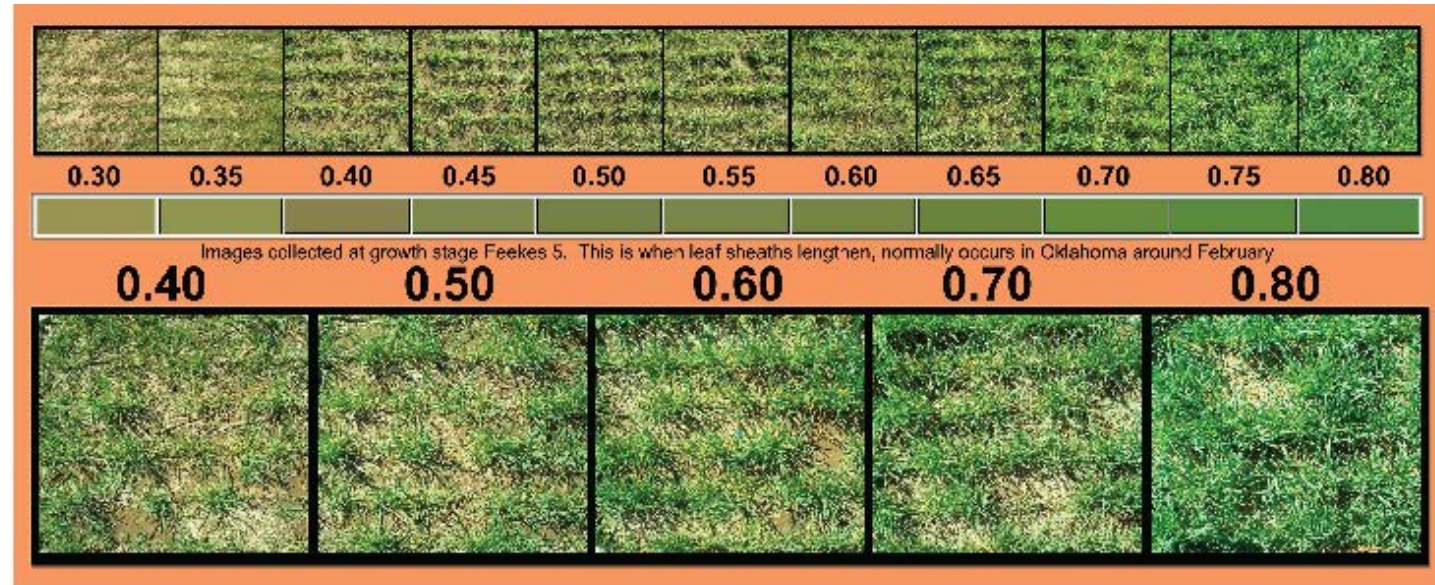

Precision Hand-Planting Tools

Precision Farming Tools for Smallholder Systems

Apply high N dose

Apply baseline N dose

Apply little or no N

Sensor-Based NDVI Chart

Remote Sensing and In-Season Imagery

RGB Image