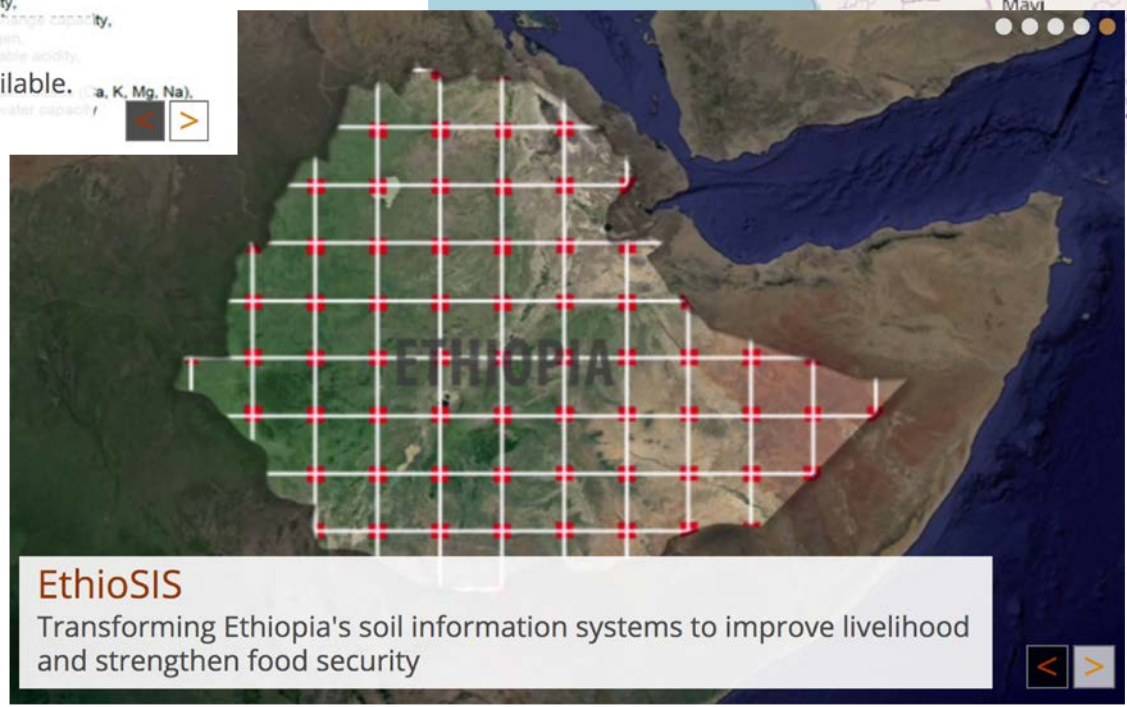

Precision Hand-Planting Tools

Precision Farming Tools for Smallholder Systems

Apply high N dose

Apply baseline N dose

Apply little or no N

Sensor-Based NDVI Chart

Remote Sensing and In-Season Imagery

RGB Image

Thermogram

5 dai

7 dai

Mobile Devices – Agricultural Apps

Soil Grid-Based Decision Support Tools

The Nutrient Expert[®] Decision Support Tool

Nutrient Expert is a computer/mobile device-based decision support tool for crop advisers.